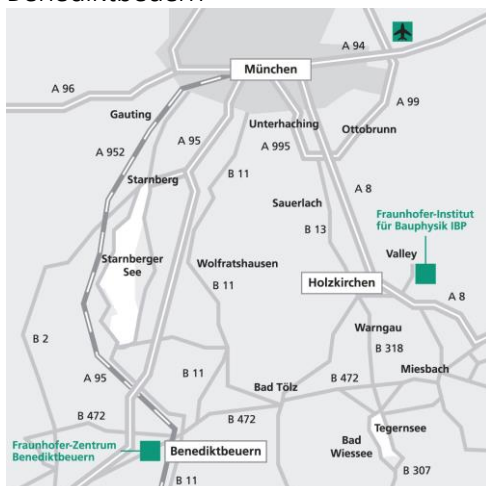

Kontakt: Siliva Höhn
Bahnhofstraße 47, 82377 Penzberg
Telefon 08856/8010
E-Mail: info@hotel-berggeist.de
Homepage: www.hotel-berggeist.de

RamsAu das Gasthaus, Heilbrunn

Kontakt: Sabine Krönauer
Ramsau 6, 83670 Bad Heilbrunn
Telefon +49 - 8046 - 14 81
E-Mail: info@ramsau-das-gasthaus.de
Homepage: www.ramsau-das-gasthaus.de

Conference venue Benediktbeuern Monastery

Kloster Benediktbeuern | Don-Bosco-Straße 1 | 83671 Benediktbeuern

By Plane

From Munich airport take the train (S-Bahn) S8 to München Hauptbahnhof/ Main Station, change to RB66 in the direction of Kochel. Exit in Benediktbeuern.

By Train

At Munich Main Station, take the train RB66 in the direction of Kochel. Exit in Benediktbeuern. You can reach Munich, Kochel am See and Penzberg every hour. The train station Benediktbeuern is located in the immediate area of the monastery. [Travel service of Deutsche Bahn](#)

By Car

By car you can reach Benediktbeuern easily via the freeway Munich - Garmisch-Partenkirchen (A 95), exit Sindelsdorf, continue towards Bichl on the B 472 and then on the B 11 to Benediktbeuern. Shortly before the railroad crossing, turn right to the monastery.
Via the freeway Munich - Salzburg (A 8) take the exit Holzkirchen and drive via Bad Tölz to Benediktbeuern.

Parking

Sufficient parking spaces are available on the signposted large parking lot of the Benediktbeuern Monastery.

Benediktbeuern